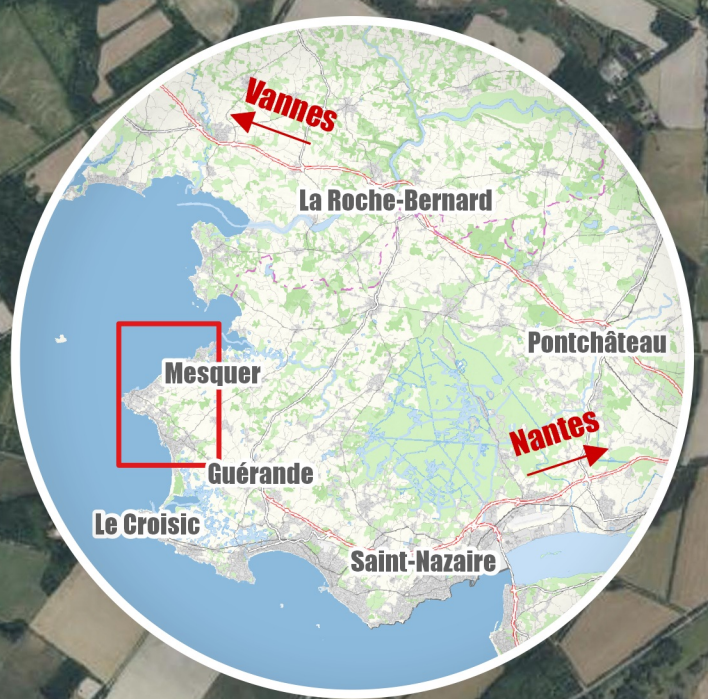

CÔTE-TRI D'AMOUR

SWIMRUN DU PAYS-BLANC

2023

MESQUER

PIRIAC-SUR-MER

LA TURBALLE

Section	Type	Distance (m)
1	Run	300
2	Swim	500
3	Run	2900
4	Swim	400
5	Run	3300
6	Swim	400
7	Run	2000
8	Swim	500
9	Run	500
Total Swim		1 800 m
Total Run		9 000 m
TOTAL		10 800 m

Sources : BD ORTHO® IGN 2020, contributeurs Openstreetmap