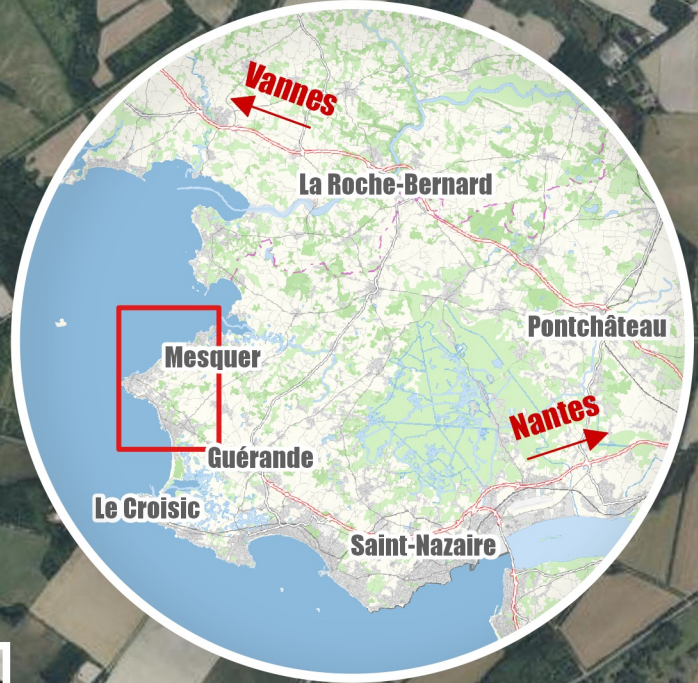

CÔTE TRIP D'AMOUR

SWIMRUN DU PAYS-BLANC

2023

PIRIAC-SUR-MER

MESQUER

LA TURBALLE

Section	Type	Distance (m)
1	Run	1500
2	Swim	600
3	Run	1200
4	Swim	700
5	Run	4000
6	Swim	500
7	Run	2900
8	Swim	400
9	Run	400
10	Swim	1000
11	Run	1900
12	Swim	400
13	Run	2000
14	Swim	500
15	Run	500
Total Swim		4 100 m
Total Run		14 400 m
TOTAL		18 500 m